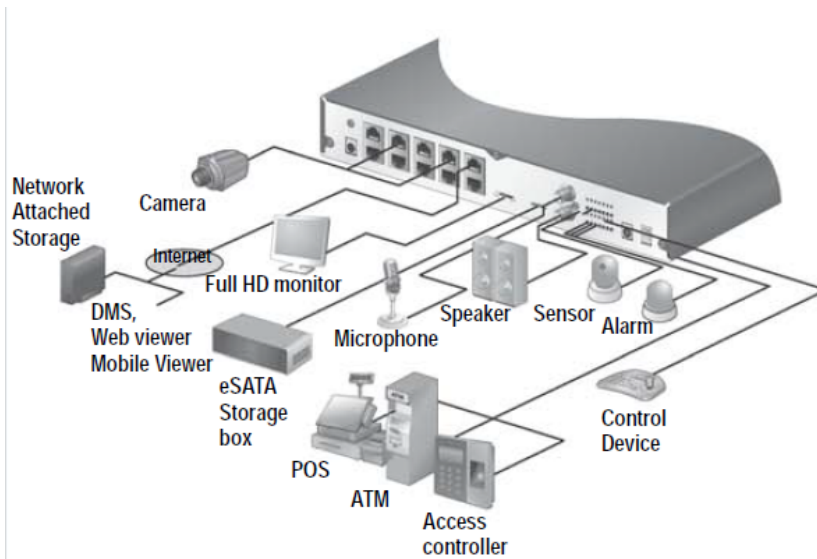

Networkrecorder NR4/8HL

Harddisks

Order number	Product description
ZRS-HDD500	500GB S-ATA HDD
ZRS-HDD1000	1000GB S-ATA HDD
ZRS-HDD2000	2000GB S-ATA HDD

Connection diagramm example

NR8HL Rearview