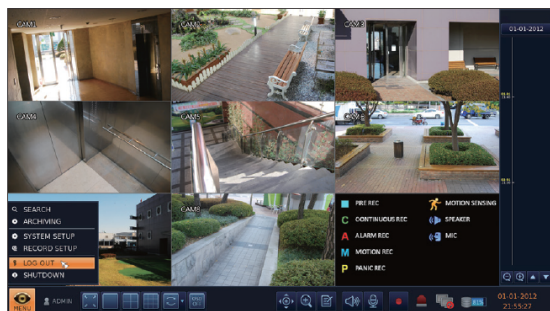

The performance features at a glance

- 4/8 channel digital recorder incl. PoE-Switch
- 25 images per second / channel @ Full-HD
- H.264 compression
- Remote access via network / smartphone
- HDMI output
- Up to 2 HDD installable

High versatility

The Full-HD GANZ IP Network Video Recorder series enters unknown territory in the field of IP. The state-of-the-art technology in a compact design housing, optionally with four or eight channels, offers space for numerous fields of application.