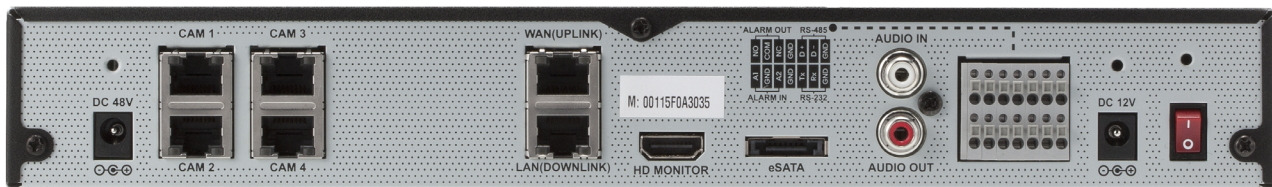

NR4HL Rearview

CBC (Deutschland) GmbH
Hansaallee 191
D-40549 Düsseldorf
T: +49-(0)211 53 06 70
F: +49-(0)211 53 06 71 80
info@cbc-de.com
www.cbc-de.com

CBC (Poland) Sp.z.o.o
Oddzial w Warszawie
Ul. Krasynskiego 41A
PL-01-755 Warsaw
T: +48-(0)22 6 33 90 90
F: +48-(0)22 6 33 90 60
info@cbcpoland.pl
www.cbcpoland.pl

CBC Russia Moscow Rep. office
Office 503B World Trade Center
12 Krasnopresnenskaya nab.
RU-11123610 Moscow
T: +7-495 258 2161
F: +7-495 258 2160
info@cbc.ru
www.cbc.ru

CBC (Europe) Ltd. Ufficio di Milano
Via E. Majorana, 2
I-20834 Nova Milanese (MB)
T: +39-0362 36 50 79
F: +39-0362 4 00 12
info@cbceurope.it
www.cbceurope.it

CBC CORPORATION (INDIA), PRIVATE LTD
2F B Wing, Marwah Centre
Krishanlal Marwah Marg
Andheri East, Mumbai 400 072, India
T: +91 22 2857 9798
F: +91 22 6649 1708
enquiry@cbcindia.jp

CBC (Europe) Ltd.
7/8 Garrick Industrial Centre
Irving Way
UK-NW9 6AQ London
T: +44-(0)20 87 32 33 10
F: +44-(0)20 82 02 33 87
info@cbcuk.com
www.cbceurope.com